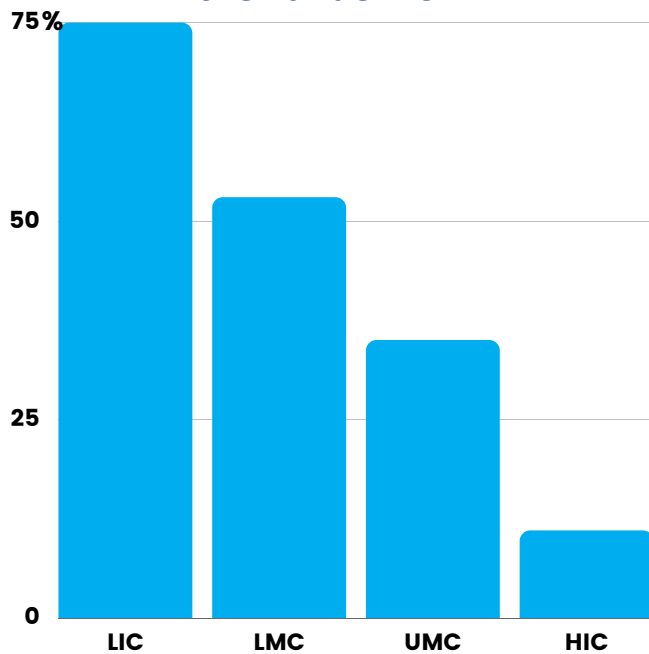

What's New from the Global Education Recovery Tracker?

Remote Learning Support: Radio

Percentage of Countries Deploying
Radio for Remote Learning During
the Pandemic

2 IN 3
COUNTRIES THAT
REPORT DEPLOYING
RADIO FOR REMOTE
LEARNING ARE IN SUB-
SAHARAN AFRICA OR
LATIN AMERICA AND
THE CARIBBEAN

**2% of countries solely
rely on radio,**

**whereas 98%
deploy radio as
part of a multi-
channel strategy**

Discover more at

<https://www.covideducationrecovery.global/>